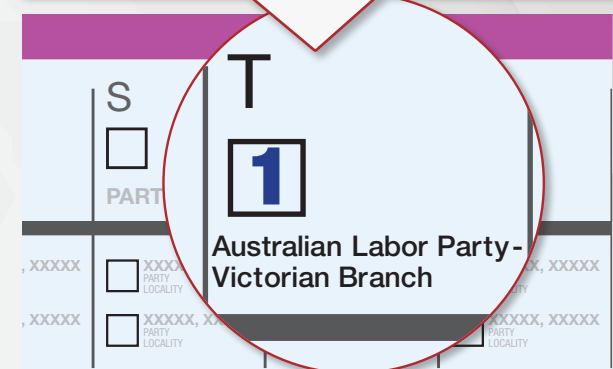

Mornington District

Number every box as shown, using numbers only.

STEP 2

LARGE BALLOT PAPER:

Just put Number **1** in Box "T" for the **Australian Labor Party**.

OR

Vote below the line by clearly numbering **at least 5 boxes** starting with the ALP candidates.